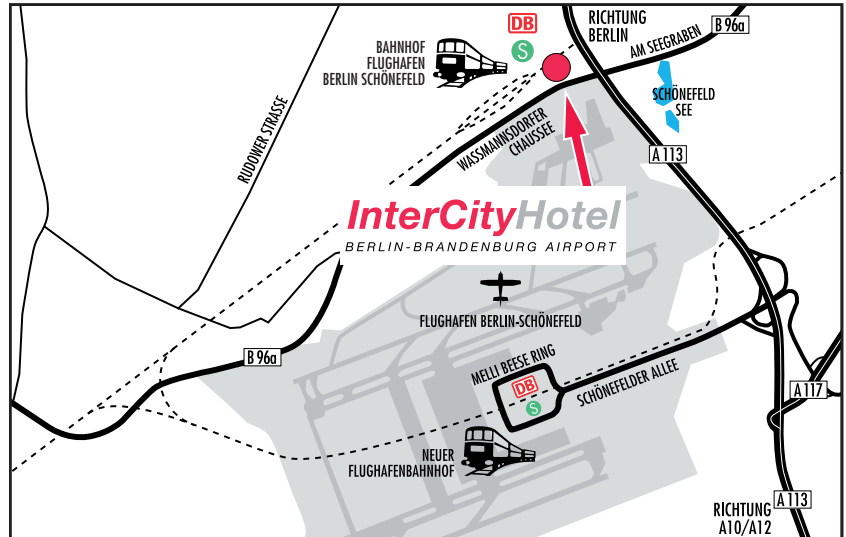

Arriving by train

Train station: Berlin Schönefeld Airport

The hotel is located 200 m from the train station. The airport shuttle circulates every 30 minutes between Schönefeld Airport and Berlin main train station. You also can reach us by subway S9 and S45.

Special notes

Emissions stickers

Vehicles need a valid emissions sticker to drive in the city of Berlin.

Arriving by car

Navigation device

Am Seegraben 2, 12529 Berlin-Schönefeld

Via A10 (Berliner Ring)

At "Kreuz Schönefeld" change onto A113.
Then take exit "Schönefeld Süd".

Via A100 (City motorway)

Take exit "Schönefeld Süd".

From direction Berlin-Alexanderplatz

"B96a/Adlgerstell" towards "Potsdam/Schönefeld".

Car park

Hotel parking available (extra charge).

Arriving by airplane

By taxi

The travel time is approximately 45 minutes.

Airport: Berlin Schönefeld/SXF

The hotel is located 500 m towards the terminal exit.