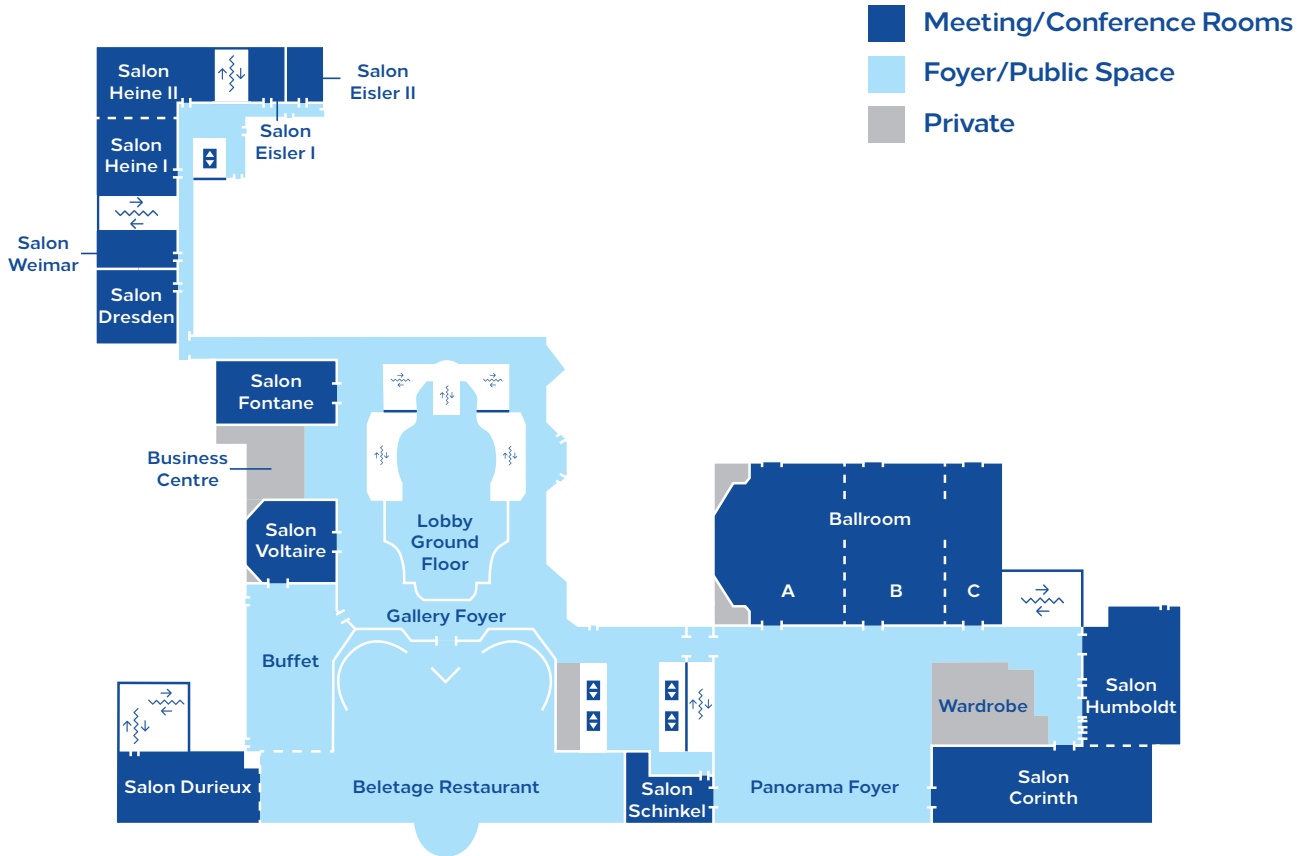

SUITES

Indulge in an individually designed suite overlooking the Gendarmenmarkt. Choose from Junior, Corner, Duplex, Dome and Presidential suites, all of which offer Executive Lounge access.

EAT AND DRINK

**MINDFUL
MEETING**

**MINDFUL
EATING**

**MINDFUL
BEING**

FLOOR MAPS KEY

Conference And Event Rooms Capacity Chart

Name	Theatre	Classroom	Cabaret	Reception	Banquet	U-Shape	Boardroom	Height (m)	Area (m ²)	Height (ft)	Area (ft ²)
Ballroom A+B+C	500	315	280	500	330	80	70	3.6	448	11.8	4822
Ballroom A+B+C Crossways	360	235	250	500	330	–	–	3.6	448	11.8	4822
Ballroom A+B	310	210	190	330	260	75	60	3.6	352	11.8	3789
Ballroom B+C	240	150	140	230	200	60	45	3.6	256	11.8	2756
Ballroom A	160	100	105	170	130	45	40	3.6	192	11.8	2067
Ballroom B	130	85	85	140	120	45	40	3.6	160	11.8	1722
Ballroom C	70	50	65	70	60	40	40	3.6	96	11.8	1033
Salon Corinth	150	95	100	150	120	54	44	2.6	168	8.5	1808
Salon Humboldt	100	60	56	130	70	36	30	2.6	140	8.5	1507
Salon Durieux	90	50	56	100	60	36	30	3.5	110	11.5	1184
Salon Heine I-III	90	65	70	120	90	40	40	2.7	139	8.9	1496
Salon Heine I	35	25	35	45	40	15	18	2.7	53	8.9	571
Salon Heine II	65	35	40	70	50	30	30	2.7	86	8.9	926
Salon Fontane	–	–	–	–	–	–	16	2.8	59	9.2	635
Salon Dresden	50	25	35	50	40	20	18	2.7	55	8.9	592
Salon Voltaire	45	25	35	40	40	20	18	2.8	52	9.2	560
Salon Schinkel	30	20	–	30	–	20	20	2.7	48	8.9	517
Salon Eisler I	–	–	–	–	–	–	6	2.7	22	8.9	237
Salon Eisler II	–	–	–	–	–	–	6	2.7	22	8.9	237
Salon Weimar	–	–	–	–	–	–	8	2.7	27	8.9	291
Panorama Foyer	–	–	–	320	–	–	–	2.6	373	8.5	4015
Beletage	–	–	–	300	250	–	–	2.8	374	9.2	4026