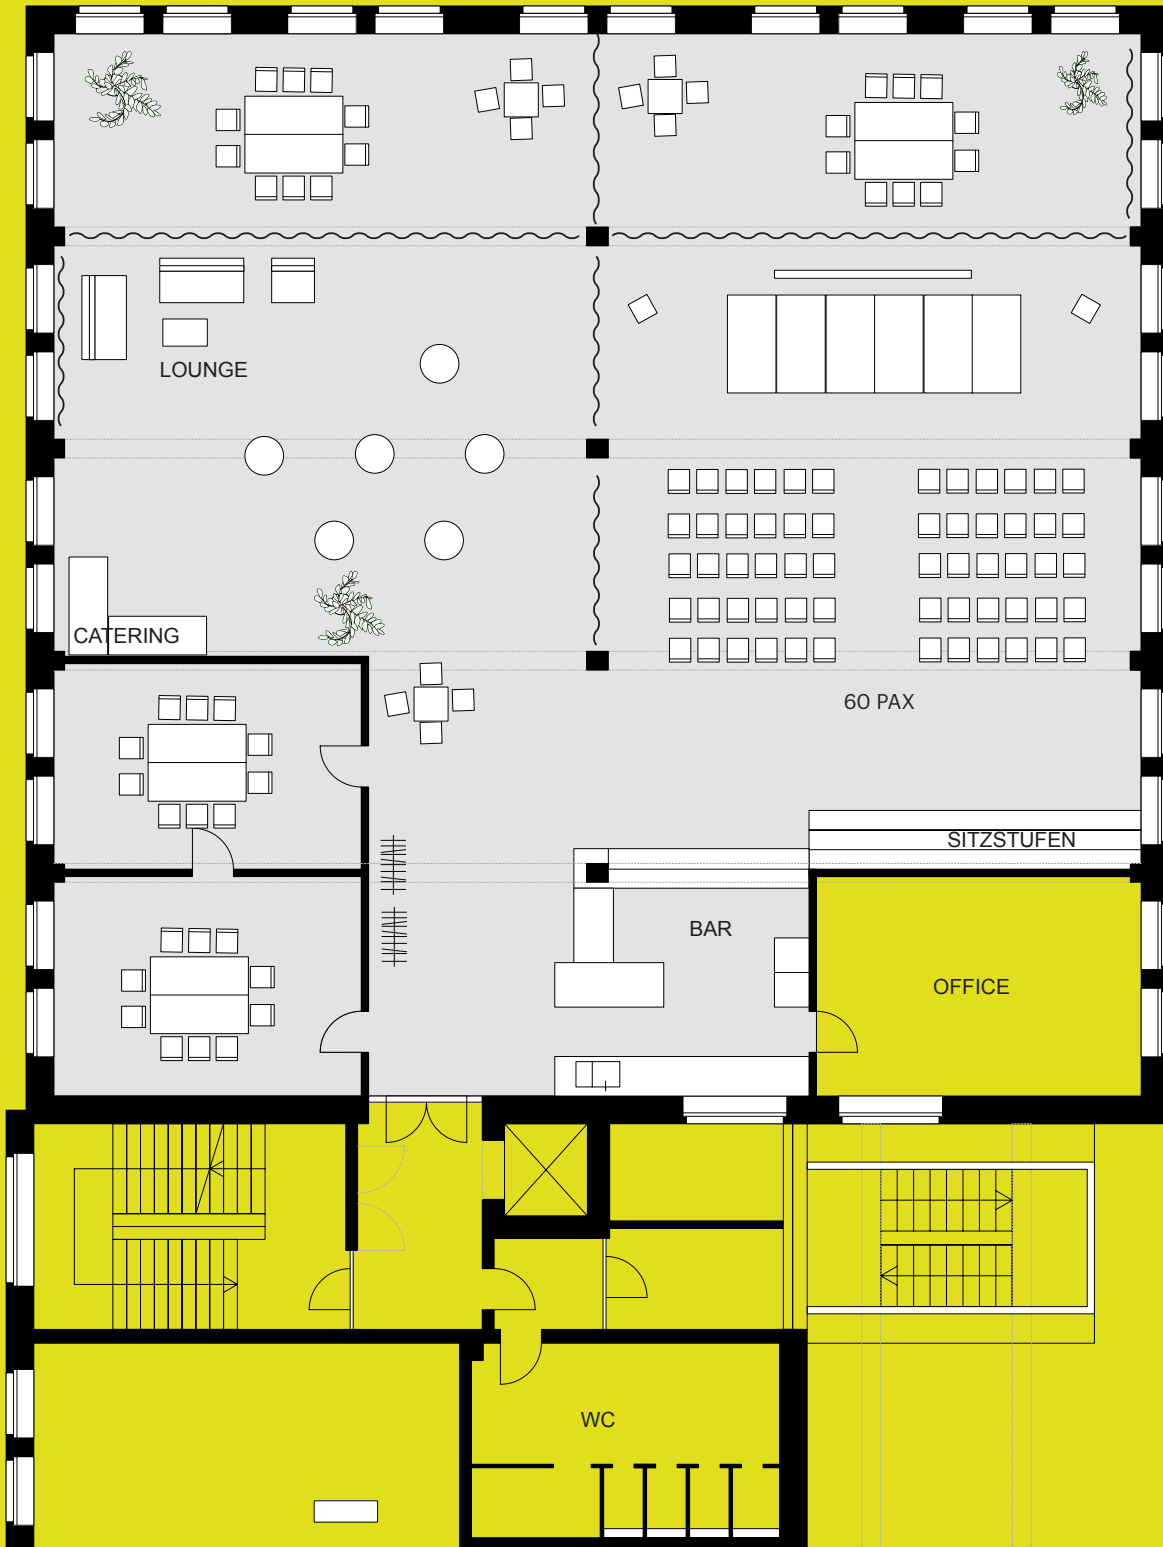

COLONIA
NOVA

BASIC FACTS

Loft	380 qm
Rooftop	500 qm
Meetingroom 1	25 qm
Meetingroom 2	21 qm
Max Capacity Indoor	200 PAX
Max Capacity Indoor + Outdoor	300 PAX

Fully equipped bar in the loft and on the roof terrace

2 Parking lots in front of main entrance (Loading and unloading of goods possible)

CONFERENCE

CONFERENCE STYLE + BREAKOUT

LEGENDE

-  Sitzpouf groß
-  Trennwandelement 125
-  Stage 200 x 100
-  Sitzpouf klein
-  Vorhang
-  Beistelltisch

CONFERENCE

LEGENDE

- Seating pouf large
- Seating pouf small
- Side table
- Curtain
- Stage 200 x 100

CONFERENCE

LEGENDE

-  Stehtisch
-  Trennwandelement 125
-  Stage 200 x 100
-  Hocker
-  Vorhang

WORKSHOP

LEGENDE

- Tisch 80 x 80
- Trennwandelement 125
- Tisch 180 x 80
- ~ Vorhang

LEGENDE

- Stehtisch
- Hocker
- Trennwandelement 125
- ~ Vorhang
- ▭ Stage 200 x 100

ROOFTOP

We warmly welcome you to visit our event loft. Let us give you a tour of our space and show you its full potential. With our vast professional network, we can customize a comprehensive package to ensure your event is a success. Reach out to us today and let's start planning together!