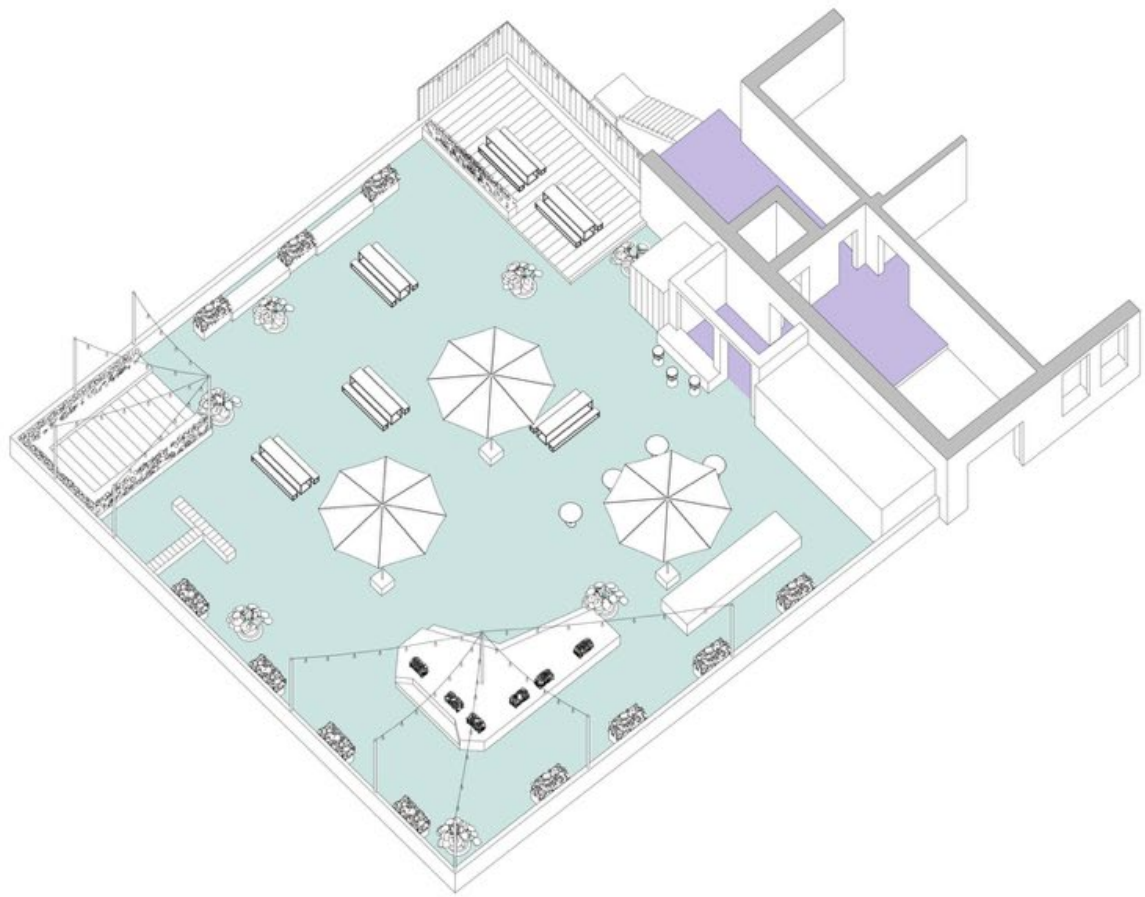

COLONIA
NOVA

BASIC FACTS

Loft	380 qm
Rooftop	500 qm
Meetingroom 1	25 qm
Meetingroom 2	21 qm
Max Capacity Indoor	200 PAX
Max Capacity Indoor + Outdoor	300 PAX

Fully equipped bar in the loft and on the roof terrace

Integrated system of curtains and mobile separating walls

Surround sound system in the loft

Lighting tracks with spots

Windows with blinds

High Speed WLAN / WiFi

3 heavy current sockets
3 Network sockets

Elevator (L 140 x H 215x B 165)
Accessible, mobile ramps available

2 Parking lots in front of main entrance (Loading and unloading of goods possible)

CONFERENCE

CONFERENCE STYLE + BREAKOUT

LEGENDE

-  Sitzpouf groß
-  Trennwandelement 125
-  Stage 200 x 100
-  Sitzpouf klein
-  Vorhang
-  Beistelltisch

LEGENDE

- Tisch 80 x 80
- Trennwandelement 125
- Tisch 180 x 80
- ~ Vorhang

LEGENDE

- Stehtisch
- Hocker
- Trennwandelement 125
- ~ Vorhang
- ▭ Stage 200 x 100

ROOFTOP

We warmly welcome you to visit our event loft. Let us give you a tour of our space and show you its full potential. With our vast professional network, we can customize a comprehensive package to ensure your event is a success. Reach out to us today and let's start planning together!