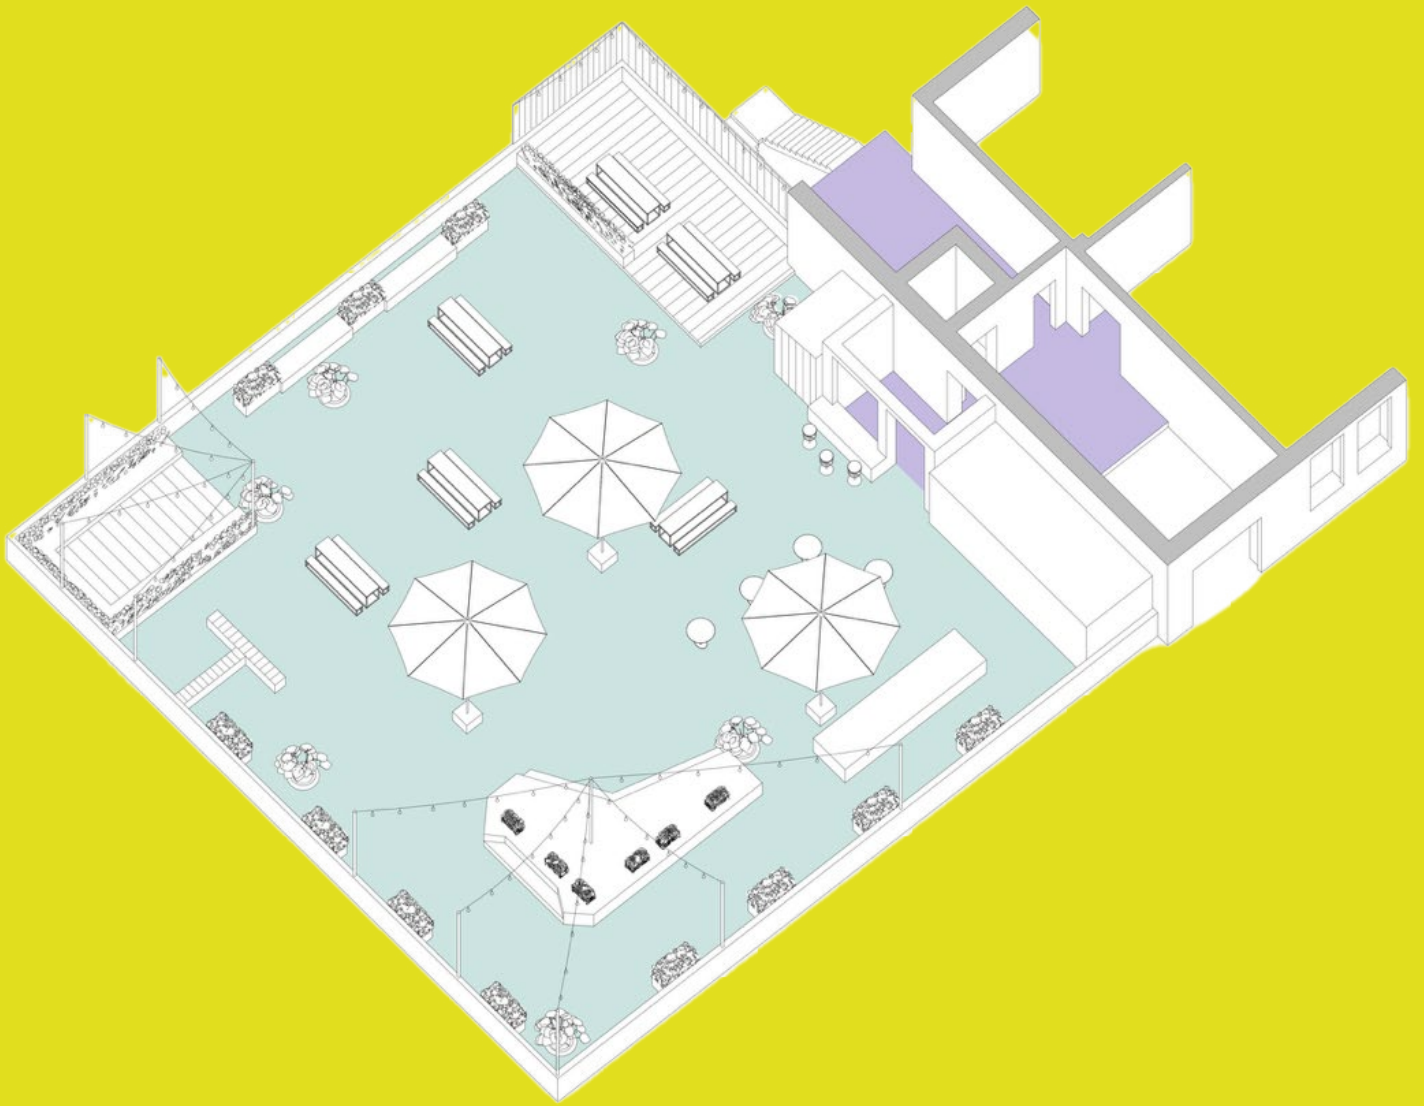

COLONIA
NOVA

BASIC FACTS

Loft	380 qm
Rooftop	500 qm
Meetingroom 1	25 qm
Meetingroom 2	21 qm
Max Capacity Indoor	200 PAX
Max Capacity Indoor + Outdoor	300 PAX

Fully equipped bar in the loft and on the roof terrace

2 Parking lots in front of main entrance (Loading and unloading of goods possible)

CONFERENCE

CONFERENCE STYLE + BREAKOUT

LEGENDE

-  Sitzpouf groß
-  Trennwandelement 125
-  Stage 200 x 100
-  Sitzpouf klein
-  Vorhang
-  Beistelltisch

LEGENDE

- Tisch 80 x 80
- Trennwandelement 125
- Tisch 180 x 80
- ~ Vorhang

LEGENDE

- Stehtisch
- Hocker
- Trennwandelement 125
- ~ Vorhang
- ▭ Stage 200 x 100

ROOFTOP

We warmly welcome you to visit our event loft. Let us give you a tour of our space and show you its full potential. With our vast professional network, we can customize a comprehensive package to ensure your event is a success. Reach out to us today and let's start planning together!