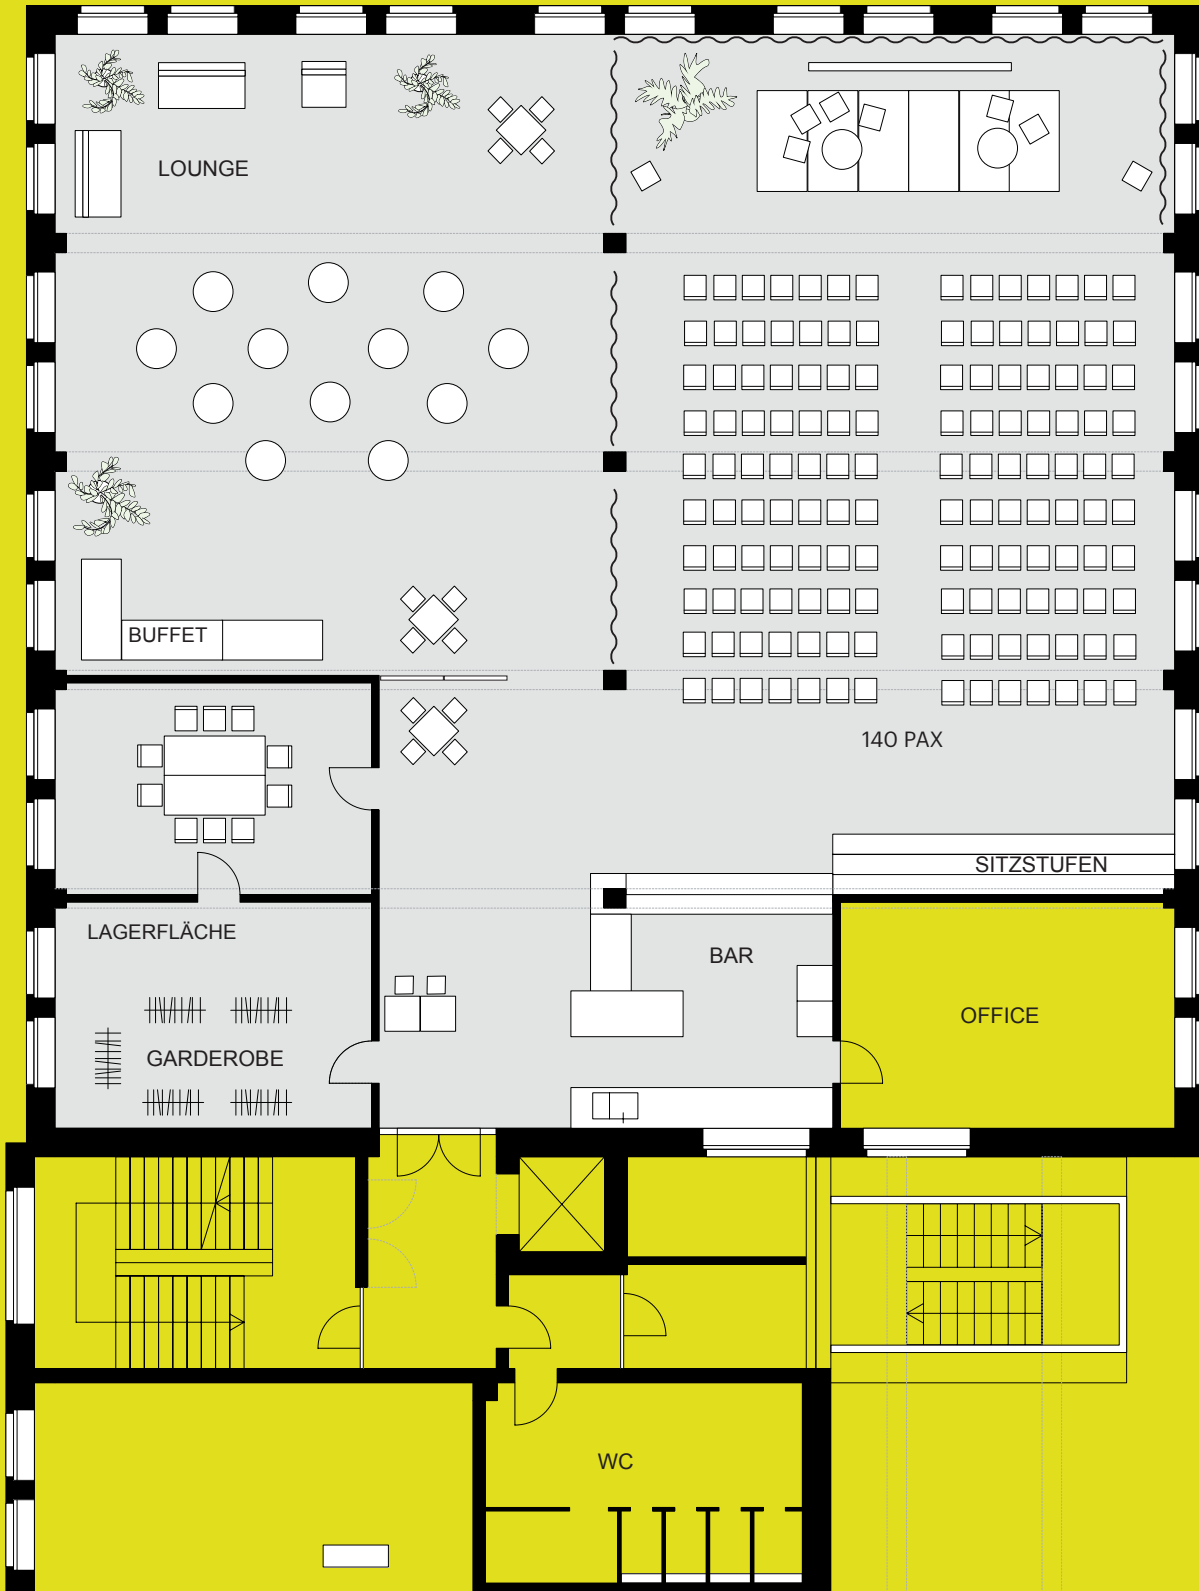

COLONIA
NOVA

BASIC FACTS

Loft	380 qm
Rooftop	500 qm
Meetingroom 1	25 qm
Meetingroom 2	21 qm
Max Capacity Indoor	200 PAX
Max Capacity Indoor + Outdoor	300 PAX

Fully equipped bar in the loft and on the roof terrace

Integrated system of curtains and mobile separating walls

Surround sound system in the loft

Lighting tracks with spots

Windows with blinds

High Speed WLAN / WiFi

3 heavy current sockets
3 Network sockets

Elevator (L 140 x H 215x B 165)
Accessible, mobile ramps available

2 Parking lots in front of main entrance (Loading and unloading of goods possible)

CONFERENCE

CONFERENCE STYLE + BREAKOUT

LEGENDE

-  Sitzpouf groß
-  Trennwandelement 125
-  Stage 200 x 100
-  Sitzpouf klein
-  Vorhang
-  Beistelltisch

CONFERENCE

LEGENDE

- Seating pouf large
- Seating pouf small
- Side table
- Curtain
- Stage 200 x 100

CONFERENCE

LEGENDE

-  Stehtisch
-  Trennwandelement 125
-  Stage 200 x 100
-  Hocker
-  Vorhang

WORKSHOP