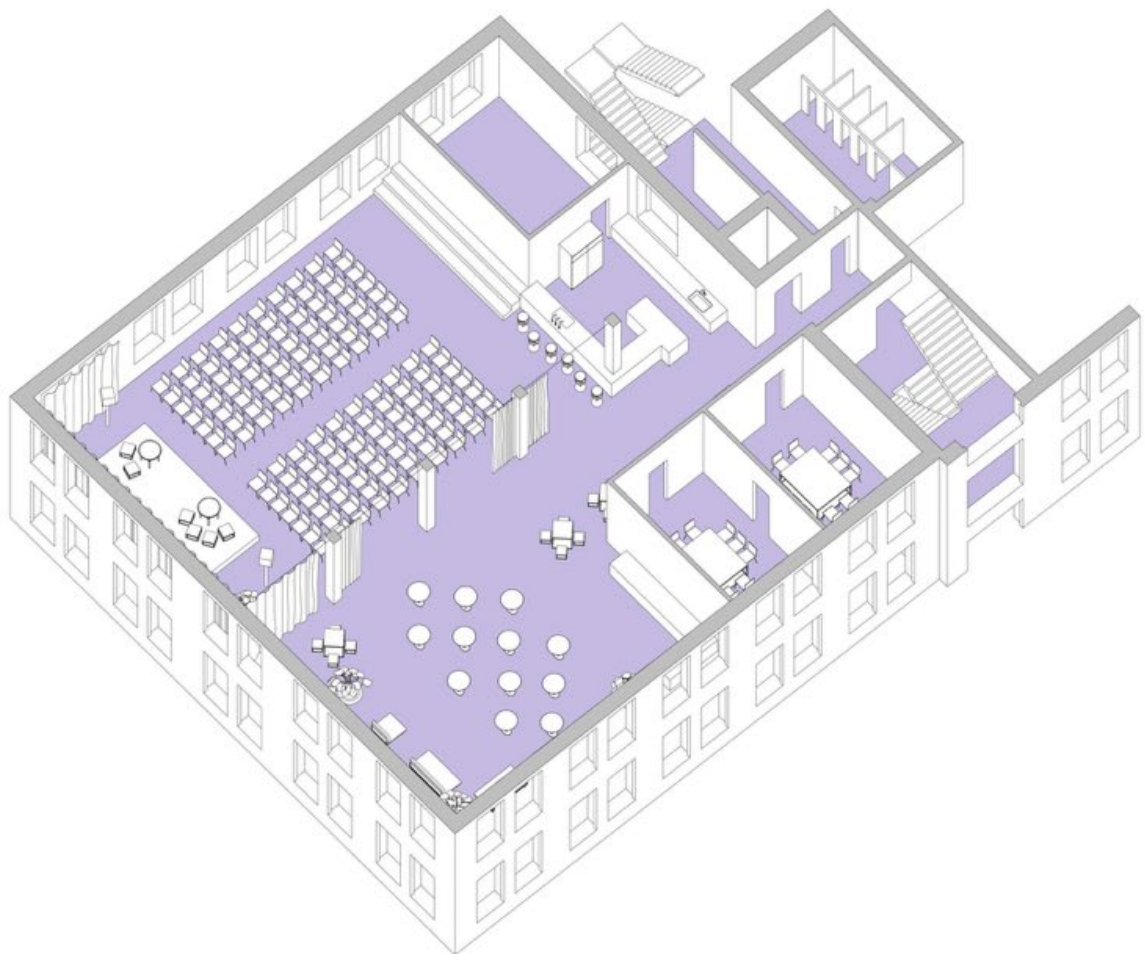

COLONIA
NOVA

BASIC FACTS

Loft	380 qm
Rooftop	500 qm
Meetingroom 1	25 qm
Meetingroom 2	21 qm
Max Capacity Indoor	200 PAX
Max Capacity Indoor + Outdoor	300 PAX

Fully equipped bar in the loft and on the roof terrace

Integrated system of curtains and mobile separating walls

Surround sound system in the loft

Lighting tracks with spots

Windows with blinds

High Speed WLAN / WiFi

3 heavy current sockets
3 Network sockets

Elevator (L 140 x H 215x B 165)
Accessible, mobile ramps available

2 Parking lots in front of main entrance (Loading and unloading of goods possible)

CONFERENCE

CONFERENCE STYLE + BREAKOUT

LEGENDE

-  Sitzpouf groß
-  Trennwandelement 125
-  Stage 200 x 100
-  Sitzpouf klein
-  Vorhang
-  Beistelltisch

CONFERENCE

LEGENDE

- Seating pouf large
- Seating pouf small
- Side table
- Curtain
- Stage 200 x 100

CONFERENCE

LEGENDE

-  Stehtisch
-  Trennwandelement 125
-  Stage 200 x 100
-  Hocker
-  Vorhang

WORKSHOP