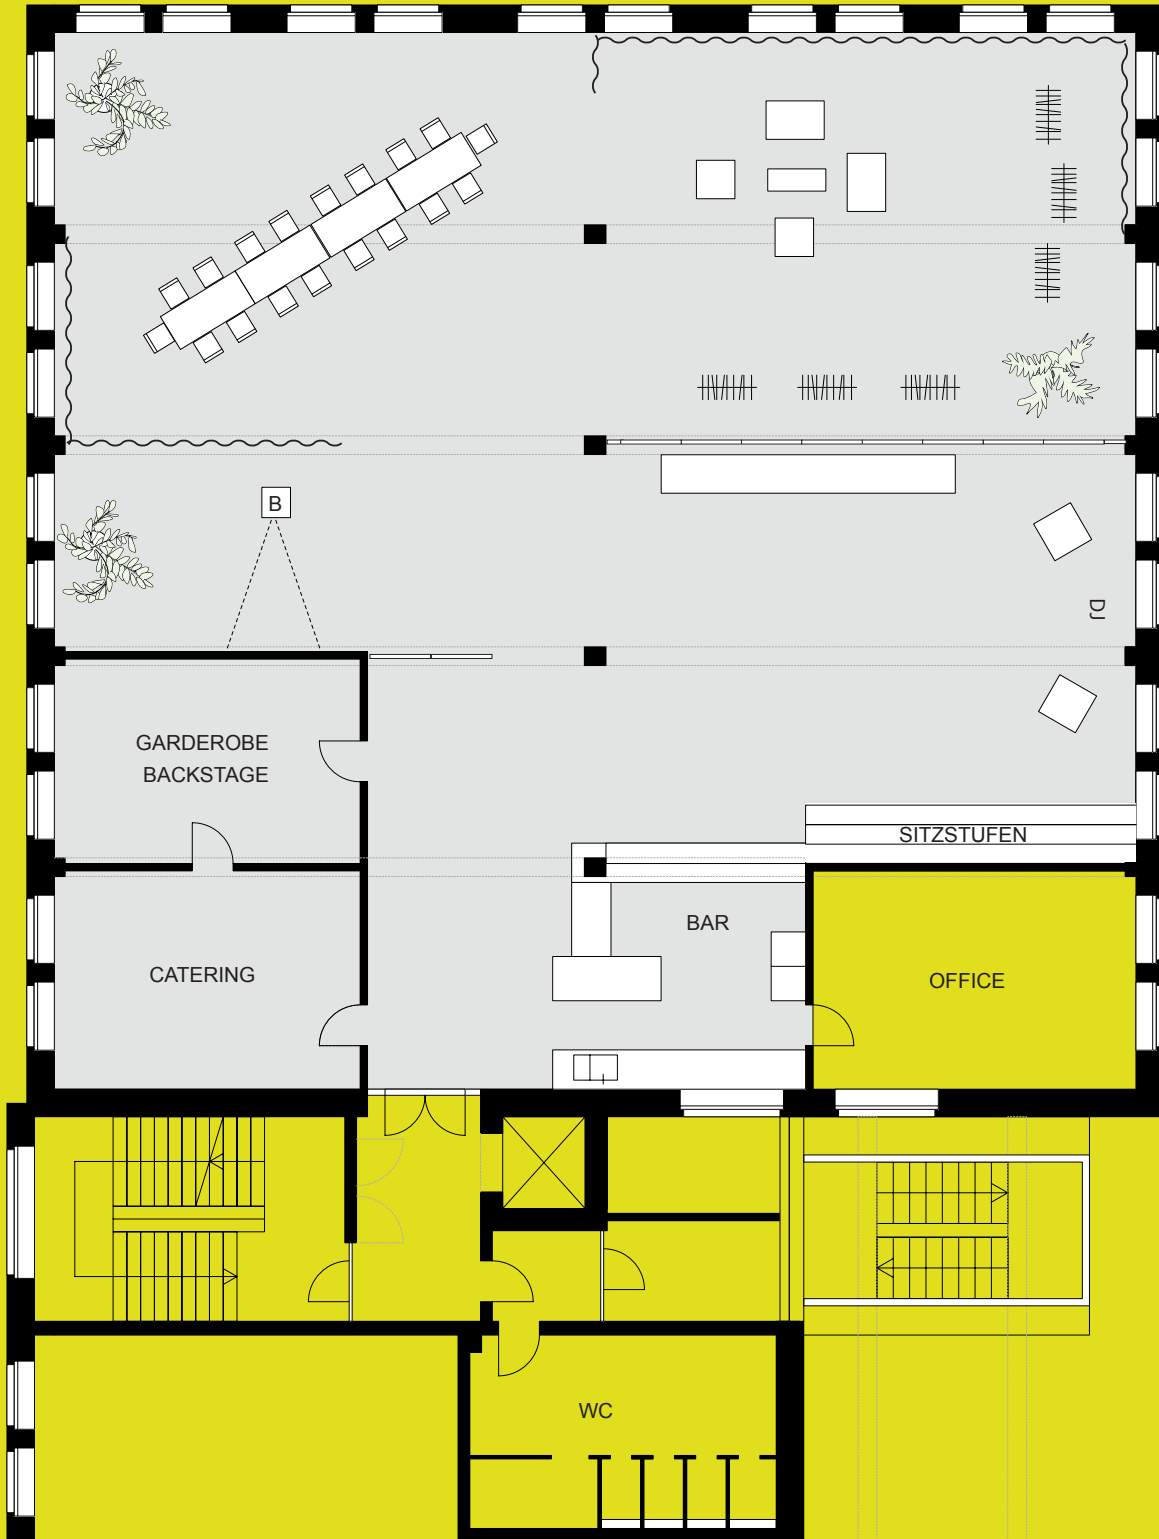

Integrated system of curtains and mobile separating walls

Surround sound system in the loft

Lighting tracks with spots

Windows with blinds

High Speed WLAN / WiFi

3 heavy current sockets
3 Network sockets

Elevator (L 140 x H 215x B 165)
Accessible, mobile ramps available

2 Parking lots in front of main entrance (Loading and unloading of goods possible)

CONFERENCE

CONFERENCE STYLE + BREAKOUT

LEGENDE

-  Sitzpouf groß
-  Trennwandelement 125
-  Stage 200 x 100
-  Sitzpouf klein
-  Vorhang
-  Beistelltisch

LEGENDE

 Vorhang

 Garderobe

 Tisch

—  SHOWROOM

LEGENDE

-  Trennwandelement 125 (17 verfügbar)
-  Trennwandelement 60 (4 verfügbar)
-  Vorhang
-  Kleiderständer

—  **DINNER**

LEGENDE

- Tisch 80 x 80
- Trennwandelement 125
- Tisch 180 x 80
- ~ Vorhang

LEGENDE

- Stehtisch
- Hocker
- Trennwandelement 125
- ~ Vorhang
- ▭ Stage 200 x 100

ROOFTOP

We warmly welcome you to visit our event loft. Let us give you a tour of our space and show you its full potential. With our vast professional network, we can customize a comprehensive package to ensure your event is a success. Reach out to us today and let's start planning together!