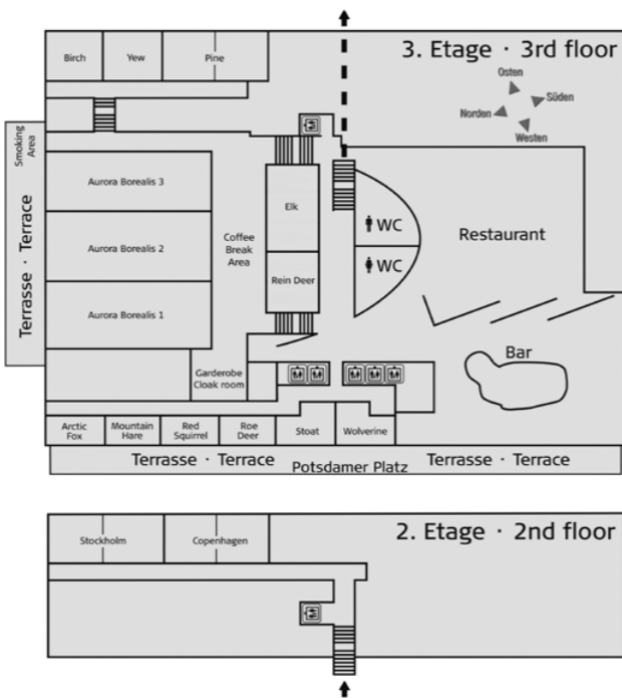

Room plan conference area